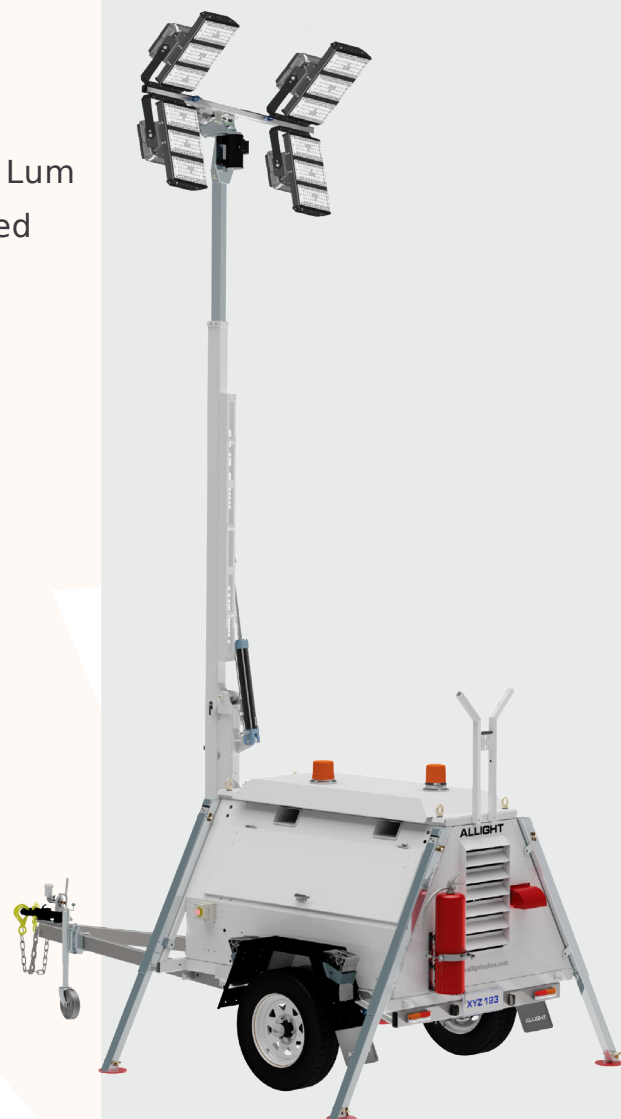

Features

Lights	: 4 x 160w LED lights
Illuminated Area	: 2600 Sqm
Power Source	: 16a 220v-Electric
Engine Power	: N/A
Power Outlet	: 16a Single phase
Circuit Breakers	: Yes
Linkable	: Yes
Max-Height	: 7M
Rotatation	: 340 Degrees
Light tilt	: 110 Degree
Weight	: 300Kg
Fuel Tank Capacity	: N/A
Running Time	: N/A
Towable	: N/A - Hand trolley
No. Stabilizers	: 4
Noise Level	: N/A
Lifting Eye	: Yes
Dimensions min (mm)	: 1200x850x2100 (LxWxH)
Dimensions max(mm)	: 1850x1450x7000 (LxWxH)

Lighting Towers

X-Start

X-Start is generator powered with Kubota Z482 Engine which has 80litre diesel tank capacity and 16a Connector to supply power to **X-Chain**.

Features

Lights	: 4 x 320w LED lights
Illuminated Area	: 5000 Sqm
Power Source	: Built-in Generator Operated
Engine Power	: 3.1Kw
Power Outlet	: 16a Single phase
Circuit Breakers	: Yes
Linkable	: Yes - Supply power to X-chain
Max-Height	: 8m
Rotatation	: 340 Degrees
Light tilt	: 110 Degree
Weight	: 706Kg
Fuel Tank Capacity	: 80Litre - 0,55L/h
Running Time	: 145H with 80Li Tank
Towable	: Yes
No. Stabilizers	: 5
Noise Level	: 65db at 7m
Lifting Eye	: Yes
Dimensions min (mm)	: 1830x1370x2560(LxWxH)
Dimensions max(mm)	: 2320x2570x8000(LxWxH)

Lighting Towers

Briteforce LEDSTAR 3.2K

Briteforce's LEDSTAR 3.2K premium LED mine specification light tower provides 3200W of LED lighting with 6.1Kw silent generator engine.

Features

Lights	: 8 x 400W Led heads
Illuminated Area	: 3311 sqm at 100lux 480k Lum
Power Source	: Built-in Generator Operated
Engine Power	: 6,1KW
Power Outlet	: 16a Single phase
Circuit Breakers	: Yes
Linkable	: No
Max-Height	: 10.5m
Rotatation	: 340 Degrees
Light tilt	: 110 Degree
Weight	: 1740 kg
Fuel Tank Capacity	: 300 litre - 1,1L/h
Running Time	: 200h per tank
Towable	: Yes
No. Stabilizers	: 5
Noise Level	: -
Lifting Eye	: Yes
Dimensions min (mm)	: 4900x2100x2300(LxWxH)
Dimensions max(mm)	: -